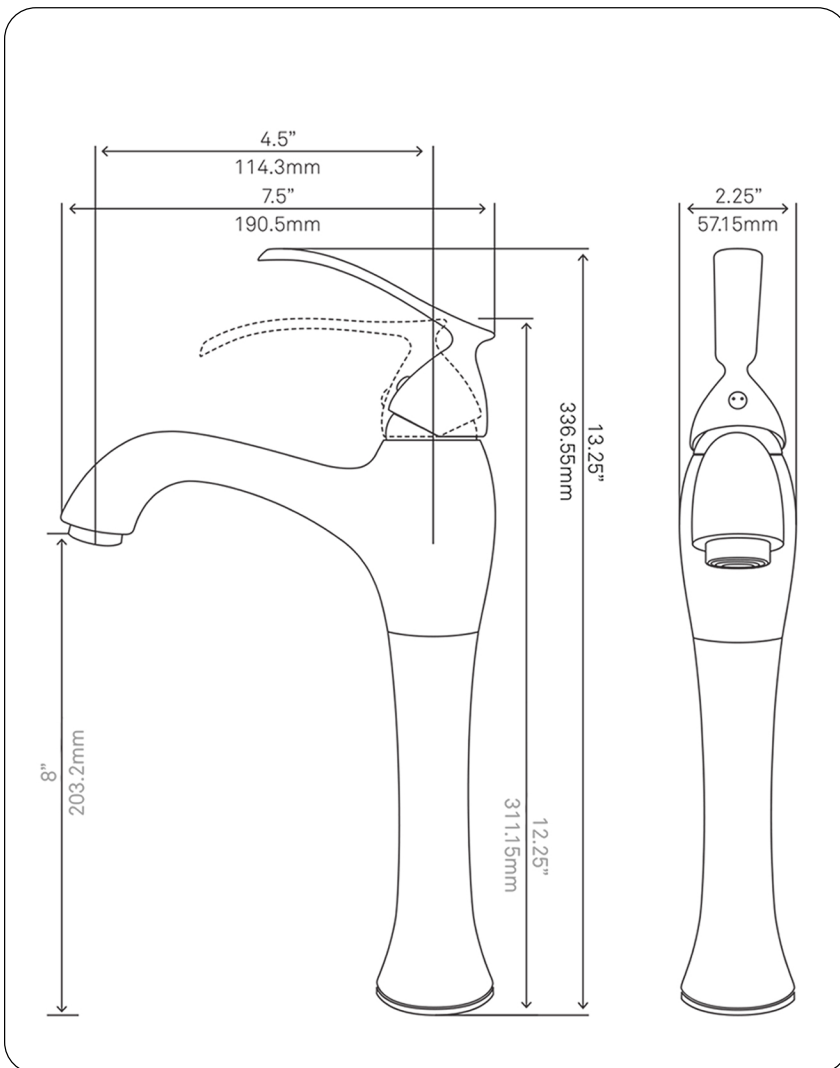

NOTES

Novatto reserves the right (1) to make changes in specifications and materials, and (2) to change or discontinue models, both without notice or obligation. Dimensions are for reference only, see www.Novatto.com for finish options and product availability.

Novatto Inc
TOLL FREE 844.404.4242
www.Novatto.com